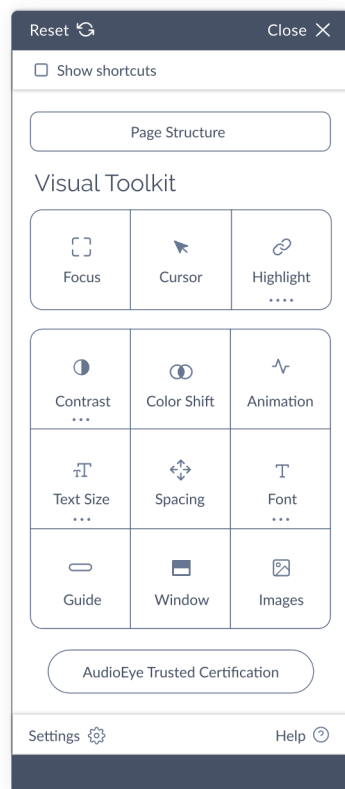

 **Focus**
Draws a colorful box around buttons and links, making them easier to find and select for visual keyboard users

 **Contrast**
Provides options to sharpen the image, desaturate to remove color, and invert color elements into sharper contrast

 **Text Size**
Enlarges all website body and headline copy for improved readability and usability for low-vision users

 **Guide**
Enhances focus and improves reading comprehension by creating a horizontal line controlled by the cursor

 **Cursor**
Enlarges the mouse's cursor display for ease of tracking and improves the usability for low-vision users

 **Color Shift**
Shifts the color wheel allowing users with different forms of color blindness to perceive more contrast between colors